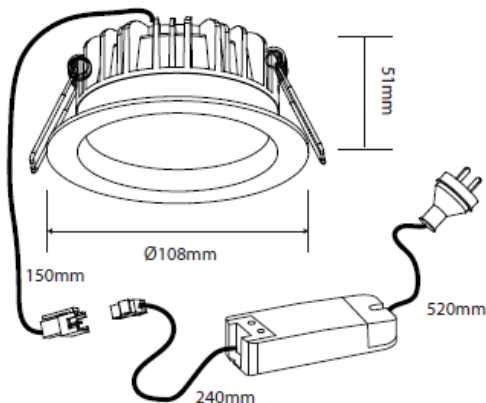

OPERATING VOLTAGE

BEAM ANGLE

CCT

SAFETY CLASS

IC-4

AU	R12WDLCT3-01
Comparable to:	70W halogen
Total Power (W):	11.6/11.1/11.5
Total Light Output (lm):	1,010/1,100/1,080
Total Emergency Light Output (lm):	NA
Efficacy (lm/cctW):	87/99/94
IP:	44
Operation Temperature (°C)	-20 ≤ Ta ≤ +40
Lux at 1m (lux):	430/470/460
Emergency Lux at 1m (lux):	NA
Power Factor (PF):	0.95
CCT (K):	3000/4000/6500
RG Value:	0
Rated Life to L70B50 (Hrs):	>30000
Dimensions ØxH (mm):	108x51
Cut Out (mm):	89
Weight (kg):	0.34

IRE: TEL: +353 1 709 9000
UK: TEL: 0800 973 220
AUS: TEL: +61 7 3890 5444
NZ: TEL: +64 03 668 5285

WEB: ROBUS.COM
WEB: ROBUS.COM
WEB: ROBUS.COM.AU
WEB: ROBUSLED.CO.NZ

Note: The Curves indicate the illuminated area and the average illumination when the luminaire is at different distance.
Diagram for R12WDLCT3-01 in 4000K. Other diagrams available on request