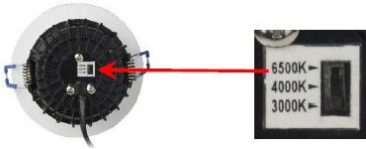

ROBUS®

DOWNLIGHTS

LOGAN CCT3 LED DOWNLIGHT

12w

CCT3

PRODUCT INFORMATION DOCUMENT

FEATURES

- Switch on the back of the fitting allows selection between 3,000K, 4,000K and 6,500K colour temperature.
- Offers Thermal Insulation rating of IC-4
- Dimming Compatible with most TRIAC dimmers (compatibility list available on the website)

CONSTRUCTION

- Aluminum housing
- Matt White Powder coated Bezel
- PMMA diffuser
- Prewired with 520mm flex and plug with 2 pin connect to remote driver

WARRANTY

LUMINAIRE LIFETIME

LUMENS PER W

DIMMING

IP RATING

OPERATING VOLTAGE

BEAM ANGLE

CCT

SAFETY CLASS

IC-4

AU	R12WDLCT3-01
Comparable to:	70W halogen
Total Power (W):	11.6/11.1/11.5
Total Light Output (lm):	1,010/1,100/1,080
Total Emergency Light Output (lm):	NA
Efficacy (lm/cctW):	87/99/94
IP:	44
Operation Temperature (°C)	-20 ≤ Ta ≤ +40
Lux at 1m (lux):	430/470/460
Emergency Lux at 1m (lux):	NA
Power Factor (PF):	0.95
CCT (K):	3000/4000/6500
RG Value:	0
Rated Life to L70B50 (Hrs):	>30000
Dimensions ØxH (mm):	108x51
Cut Out (mm):	89
Weight (kg):	0.34