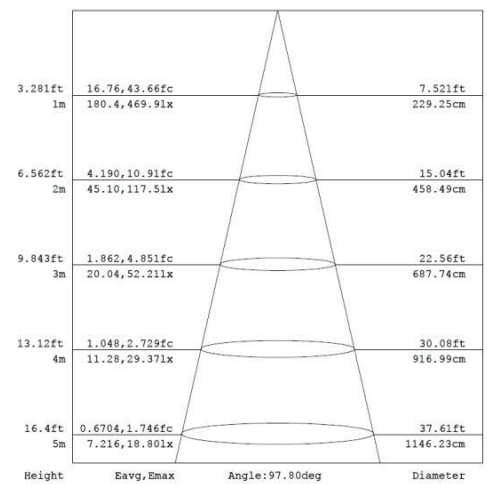

OPERATING VOLTAGE

BEAM ANGLE

CCT

SAFETY CLASS

IC-4

AU	R12WDLCT3-01
Comparable to:	70W halogen
Total Power (W):	11.6/11.1/11.5
Total Light Output (lm):	1,010/1,100/1,080
Total Emergency Light Output (lm):	NA
Efficacy (lm/cctW):	87/99/94
IP:	44
Operation Temperature (°C)	-20 ≤ Ta ≤ +40
Lux at 1m (lux):	430/470/460
Emergency Lux at 1m (lux):	NA
Power Factor (PF):	0.95
CCT (K):	3000/4000/6500
RG Value:	0
Rated Life to L70B50 (Hrs):	>30000
Dimensions ØxH (mm):	108x51
Cut Out (mm):	89
Weight (kg):	0.34

IRE: TEL: +353 1 709 9000
UK: TEL: 0800 973 220
AUS: TEL: +61 7 3890 5444
NZ: TEL: +64 03 668 5285

WEB: ROBUS.COM
WEB: ROBUS.COM
WEB: ROBUS.COM.AU
WEB: ROBUSLED.CO.NZ

Note: The Curves indicate the illuminated area and the average illumination when the luminaire is at different distance.
Diagram for R12WDLCT3-01 in 4000K. Other diagrams available on request