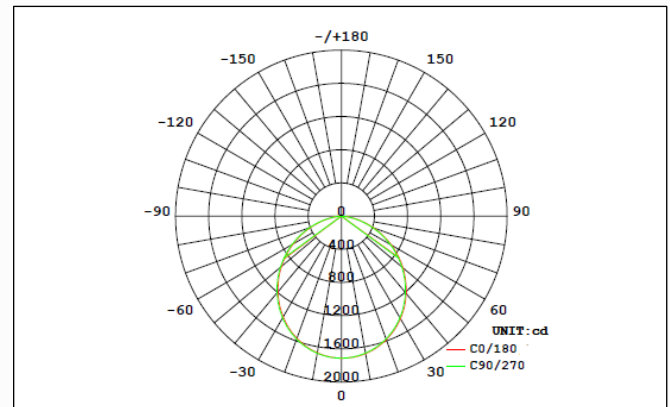

Diagram for RMR3040CCT4-01 in 5,000K. Other diagrams available on request

Polar Intensity Diagram:

PLEASE NOTE: INFORMATION IN THIS DOCUMENT MAY BE SUBJECT TO CHANGE WITHOUT PRIOR NOTICE

IRE: TEL: +353 1 709 9000
AUS: TEL: +61 7 3890 5444