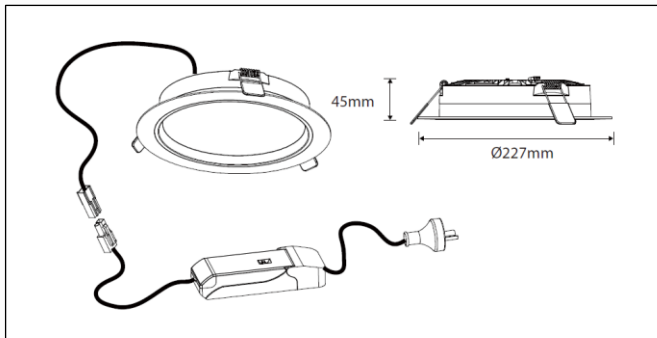

DOWNLIGHTS

ROBUS®

MIRA 18W/24W and 30W/40W dual wattage CCT4 selectable dimmable LED downlight, 3000K, 4000K, 5000K, 6500K

Product Code:	RMR1824CCT4-01		RMR3040CCT4-01	
Wattage	18W	24W	30W	40W
Comparable to:	32W fluorescent	40W fluorescent	58W fluorescent	70W fluorescent
Total Power (W):	18.8/18.4/18.6/18.8	25.2/24.6/24.9/25.3	31.1/30.3/30.5/30.9	41.6/40.6/40.8/41.9
Total Light Output (lm):	1,760/1,940/2,000/1,980	2,250/2,540/2,610/2,540	3,340/3,520/3,530/3,450	4,260/4,570/4,570/4,410
Efficacy (lm / cctW):	94/106/108/105	89/103/105/100	107/116/116/112	102/112/112/106
Illuminance at 1m (lux):	660/730/750/740	840/950/980/950	1,250/1,320/1,320/1,290	1,590/1,710/1,710/1,650
Beam Angle (deg):	110		110	
CCT (K):	3,000/4,000/5,000/6,500		3,000/4,000/5,000/6,500	
CRI (Ra):	85		85	
Rated Life (hrs):	35,000		35,000	
Warranty (yrs):	3		3	
Ingress Protection (IP):	44		44	
Impact Rating (IK):	07		07	
Operating Temperature (°C):	-20 ≤ Ta ≤ +40		-20 ≤ Ta ≤ +40	
Driver Output Current CC (mA):	380	520	620	820
Driver Output Voltage @ CC (VDC):	45	45	42	42
Operating Voltage (Vac):	220-240		220-240	
Power Factor (PF):	0.95		0.95	
Diameter (mm):	227		227	
Cut Out (mm):	190		190	
Depth (mm):	45		45	
Box Qty:	1		1	
Weight (kg):	0.97		1.01	

Accessories:

RMP280TRIM-01 280mm Extension Trim Accessory

Standards & Approvals:

Complies with: SAA, AS/NZS 60598, IEC 55015, CISPR 15, IEC 61000, IEC 62493, IEC 61547, IEC 62471, RCM

Cone Illuminance Diagram: