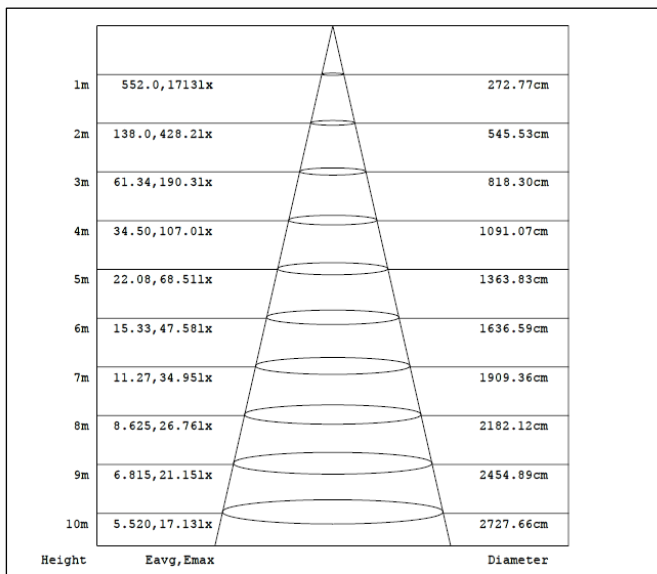

DOWNLIGHTS

ROBUS®

MIRA 18W/24W and 30W/40W dual wattage CCT4 selectable dimmable LED downlight, 3000K, 4000K, 5000K, 6500K

Product Code:	RMR1824CCT4-01		RMR3040CCT4-01	
Wattage	18W	24W	30W	40W
Comparable to:	32W fluorescent	40W fluorescent	58W fluorescent	70W fluorescent
Total Power (W):	18.8/18.4/18.6/18.8	25.2/24.6/24.9/25.3	31.1/30.3/30.5/30.9	41.6/40.6/40.8/41.9
Total Light Output (lm):	1,760/1,940/2,000/1,980	2,250/2,540/2,610/2,540	3,340/3,520/3,530/3,450	4,260/4,570/4,570/4,410
Efficacy (lm / cctW):	94/106/108/105	89/103/105/100	107/116/116/112	102/112/112/106
Illuminance at 1m (lux):	660/730/750/740	840/950/980/950	1,250/1,320/1,320/1,290	1,590/1,710/1,710/1,650
Beam Angle (deg):	110		110	
CCT (K):	3,000/4,000/5,000/6,500		3,000/4,000/5,000/6,500	
CRI (Ra):	85		85	
Rated Life (hrs):	35,000		35,000	
Warranty (yrs):	3		3	
Ingress Protection (IP):	44		44	
Impact Rating (IK):	07		07	
Operating Temperature (°C):	-20 ≤ Ta ≤ +40		-20 ≤ Ta ≤ +40	
Driver Output Current CC (mA):	380	520	620	820
Driver Output Voltage @ CC (VDC):	45	45	42	42
Operating Voltage (Vac):	220-240		220-240	
Power Factor (PF):	0.95		0.95	
Diameter (mm):	227		227	
Cut Out (mm):	190		190	
Depth (mm):	45		45	
Box Qty:	1		1	
Weight (kg):	0.97		1.01	

Accessories:

RMP280TRIM-01 280mm Extension Trim Accessory

Standards & Approvals:

Complies with: SAA, AS/NZS 60598, IEC 55015, CISPR 15, IEC 61000, IEC 62493, IEC 61547, IEC 62471, RCM

Cone Illuminance Diagram:

Diagram for RMR3040CCT4-01 in 5,000K. Other diagrams available on request

Polar Intensity Diagram:

PLEASE NOTE: INFORMATION IN THIS DOCUMENT MAY BE SUBJECT TO CHANGE WITHOUT PRIOR NOTICE

IRE: TEL: +353 1 709 9000
AUS: TEL: +61 7 3890 5444