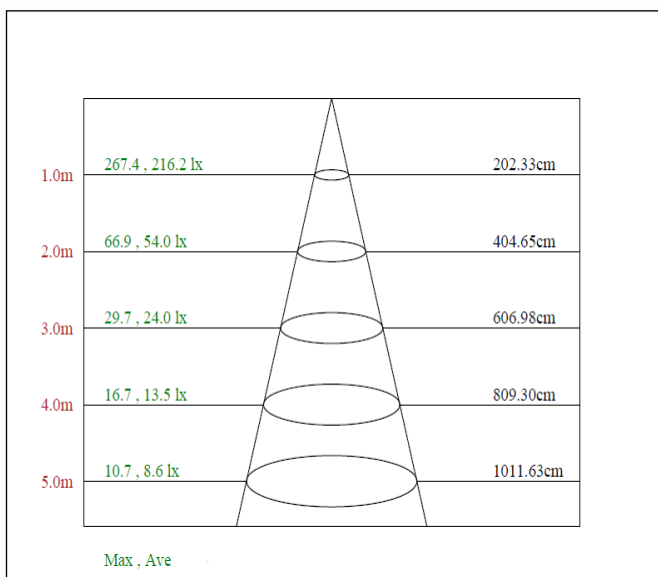

#### Cone Illuminance Diagram:

Diagram for RC9CCT3WIFI-01 in 3,000K. Other diagrams available on request