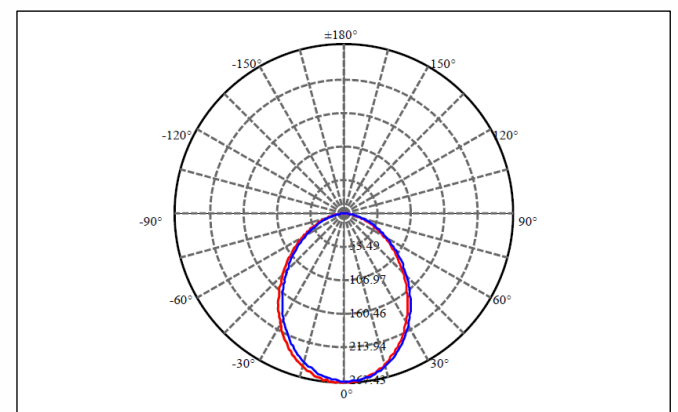

#### Cone Illuminance Diagram:

Diagram for RC9CCT3WIFI-01 in 3,000K. Other diagrams available on request

#### Polar Intensity Diagram:

Diagram for RC9CCT3WIFI-01 in 3,000K. Other diagrams available on request

PLEASE NOTE: INFORMATION IN THIS DOCUMENT MAY BE SUBJECT TO CHANGE WITHOUT PRIOR NOTICE

IRE: TEL: +353 1 709 9000  
AUS: TEL: +61 7 3890 5444