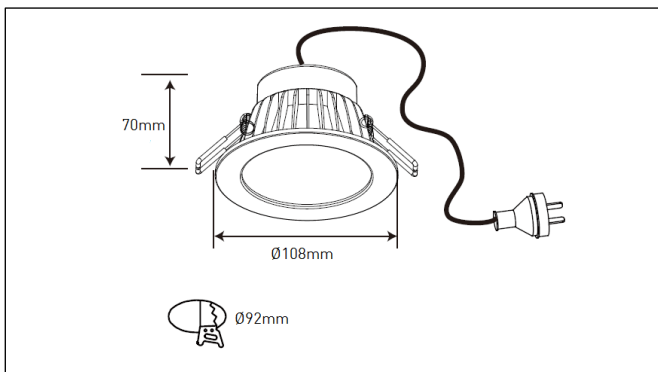

Standards & Approvals:

Complies with: SAA, AS/NZS 60598, IEC 55015, CISPR 15, IEC 61000, IEC 62493, IEC 61547, IEC 62471, RCM