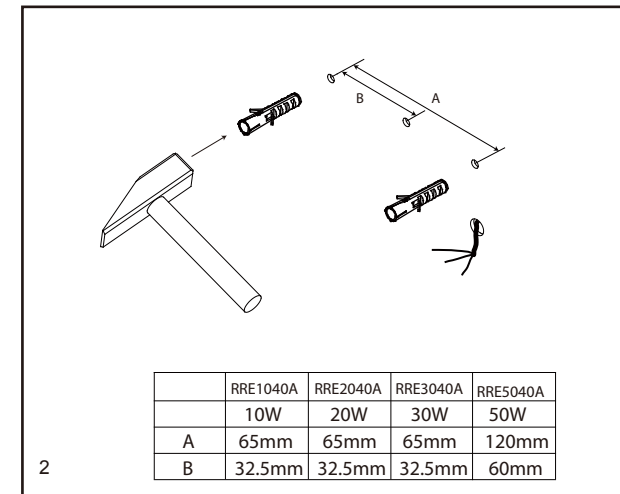

ROBUS®

QUALITY PRODUCTS BY LED GROUP

**REMY LED FLOOD LIGHT, IP65, POLYCARBONATE TRIM,
BLACK, 4000K, C/W 1M FLEX**

**RRE1040A-04 RRE2040A-04
RRE3040A-04 RRE5040A-04**

**PLEASE READ INSTRUCTION BEFORE COMMENCING INSTALLATION AND
RETAIN FOR FUTURE REFERENCES.**

-20°C <Ta < +40°C, 220V – 240V ~ 50/60Hz, Class I, IP65

Note : RRE1040A is Class II

Installation

1. Ensure mains supply is switched off before commencing work.
2. Select suitable location for luminaire.
3. Mark wall with appropriate fixing positions. Before drilling, ensure that the hole does not impinge on pipe work, cables or other building services.
4. Attach luminaires and fix bracket by tighten screws, then adjust to desired angle. Ensure that it is secure.
5. The luminaire is supplied with 1m of rubber cable. Using suitable IP rated enclosure terminate
RRE1040A-04: Brown (Live) and Blue (Neutral).
RRE2040A-04, RRE3040A-04 & RRE5040A-04: Brown (Live), Blue (Neutral) and Green/Yellow (Earth).
6. This product has no user serviceable parts. If any part is damaged, disconnect from mains and discontinue use.

Note: No "fixings screws provided", please use appropriate fixing screws.

	RRE1040A-04	RRE2040A-04	RRE3040A-04	RRE5040A-04
Projection Distance:	6m - 12m	6m - 13m	6m - 15m	6m - 19m
Max Projection Area:	12m x 16m	13m x 16m	15m x 20m	19m x 22m
Mounting Height:	2.5m - 4m	2.5m - 4m	2.5m - 5m	2.5m - 6m