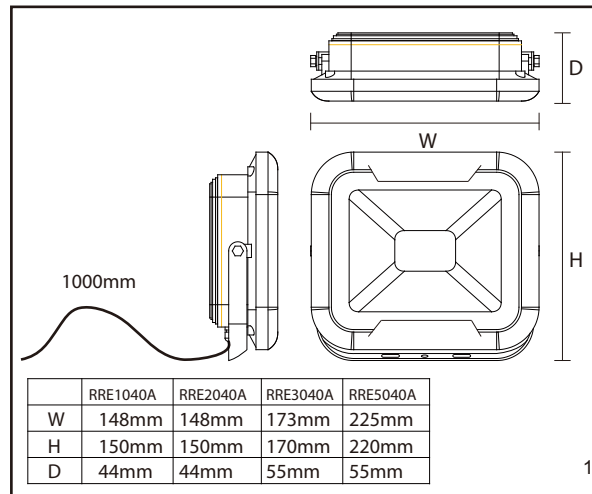

ROBUS®

QUALITY PRODUCTS BY LED GROUP

**REMY LED FLOOD LIGHT, IP65, POLYCARBONATE TRIM,
BLACK, 4000K, C/W 1M FLEX**

**RRE1040A-04 RRE2040A-04
RRE3040A-04 RRE5040A-04**

**PLEASE READ INSTRUCTION BEFORE COMMENCING INSTALLATION AND
RETAIN FOR FUTURE REFERENCES.**

-20°C <Ta < +40°C, 220V – 240V ~ 50/60Hz, Class I, IP65

Note : RRE1040A is Class II

Installation

1. Ensure mains supply is switched off before commencing work.
2. Select suitable location for luminaire.
3. Mark wall with appropriate fixing positions. Before drilling, ensure that the hole does not impinge on pipe work, cables or other building services.
4. Attach luminaires and fix bracket by tighten screws, then adjust to desired angle. Ensure that it is secure.
5. The luminaire is supplied with 1m of rubber cable. Using suitable IP rated enclosure terminate
RRE1040A-04: Brown (Live) and Blue (Neutral).
RRE2040A-04, RRE3040A-04 & RRE5040A-04: Brown (Live), Blue (Neutral) and Green/Yellow (Earth).
6. This product has no user serviceable parts. If any part is damaged, disconnect from mains and discontinue use.

Note: No "fixings screws provided", please use appropriate fixing screws.

	RRE1040A-04	RRE2040A-04	RRE3040A-04	RRE5040A-04
Projection Distance:	6m - 12m	6m - 13m	6m - 15m	6m - 19m
Max Projection Area:	12m x 16m	13m x 16m	15m x 20m	19m x 22m
Mounting Height:	2.5m - 4m	2.5m - 4m	2.5m - 5m	2.5m - 6m