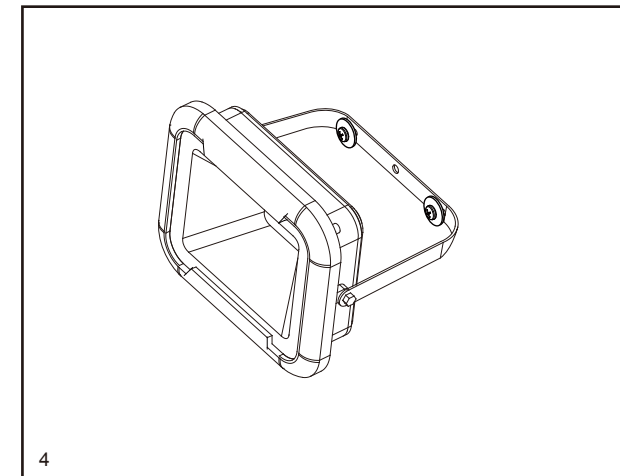

-20°C <Ta < +40°C, 220V – 240V ~ 50/60Hz, Class I, IP65

Note : RRE1040A is Class II

Installation

1. Ensure mains supply is switched off before commencing work.
2. Select suitable location for luminaire.
3. Mark wall with appropriate fixing positions. Before drilling, ensure that the hole does not impinge on pipe work, cables or other building services.
4. Attach luminaires and fix bracket by tighten screws, then adjust to desired angle. Ensure that it is secure.
5. The luminaire is supplied with 1m of rubber cable. Using suitable IP rated enclosure terminate
RRE1040A-04: Brown (Live) and Blue (Neutral).
RRE2040A-04, RRE3040A-04 & RRE5040A-04: Brown (Live), Blue (Neutral) and Green/Yellow (Earth).
6. This product has no user serviceable parts. If any part is damaged, disconnect from mains and discontinue use.

Note: No "fixings screws provided", please use appropriate fixing screws.

	RRE1040A-04	RRE2040A-04	RRE3040A-04	RRE5040A-04
Projection Distance:	6m - 12m	6m - 13m	6m - 15m	6m - 19m
Max Projection Area:	12m x 16m	13m x 16m	15m x 20m	19m x 22m
Mounting Height:	2.5m - 4m	2.5m - 4m	2.5m - 5m	2.5m - 6m