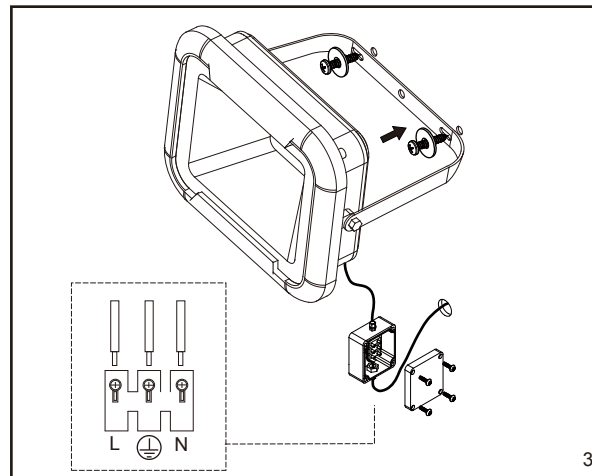

ROBUS®

QUALITY PRODUCTS BY LED GROUP

**REMY LED FLOOD LIGHT, IP65, POLYCARBONATE TRIM,
BLACK, 4000K, C/W 1M FLEX**

**RRE1040A-04 RRE2040A-04
RRE3040A-04 RRE5040A-04**

**PLEASE READ INSTRUCTION BEFORE COMMENCING INSTALLATION AND
RETAIN FOR FUTURE REFERENCES.**

-20°C <Ta < +40°C, 220V – 240V ~ 50/60Hz, Class I, IP65

Note : RRE1040A is Class II

Installation

1. Ensure mains supply is switched off before commencing work.
2. Select suitable location for luminaire.
3. Mark wall with appropriate fixing positions. Before drilling, ensure that the hole does not impinge on pipe work, cables or other building services.
4. Attach luminaires and fix bracket by tighten screws, then adjust to desired angle. Ensure that it is secure.
5. The luminaire is supplied with 1m of rubber cable. Using suitable IP rated enclosure terminate
RRE1040A-04: Brown (Live) and Blue (Neutral).
RRE2040A-04, RRE3040A-04 & RRE5040A-04: Brown (Live), Blue (Neutral) and Green/Yellow (Earth).
6. This product has no user serviceable parts. If any part is damaged, disconnect from mains and discontinue use.

Note: No "fixings screws provided", please use appropriate fixing screws.

	RRE1040A-04	RRE2040A-04	RRE3040A-04	RRE5040A-04
Projection Distance:	6m - 12m	6m - 13m	6m - 15m	6m - 19m
Max Projection Area:	12m x 16m	13m x 16m	15m x 20m	19m x 22m
Mounting Height:	2.5m - 4m	2.5m - 4m	2.5m - 5m	2.5m - 6m